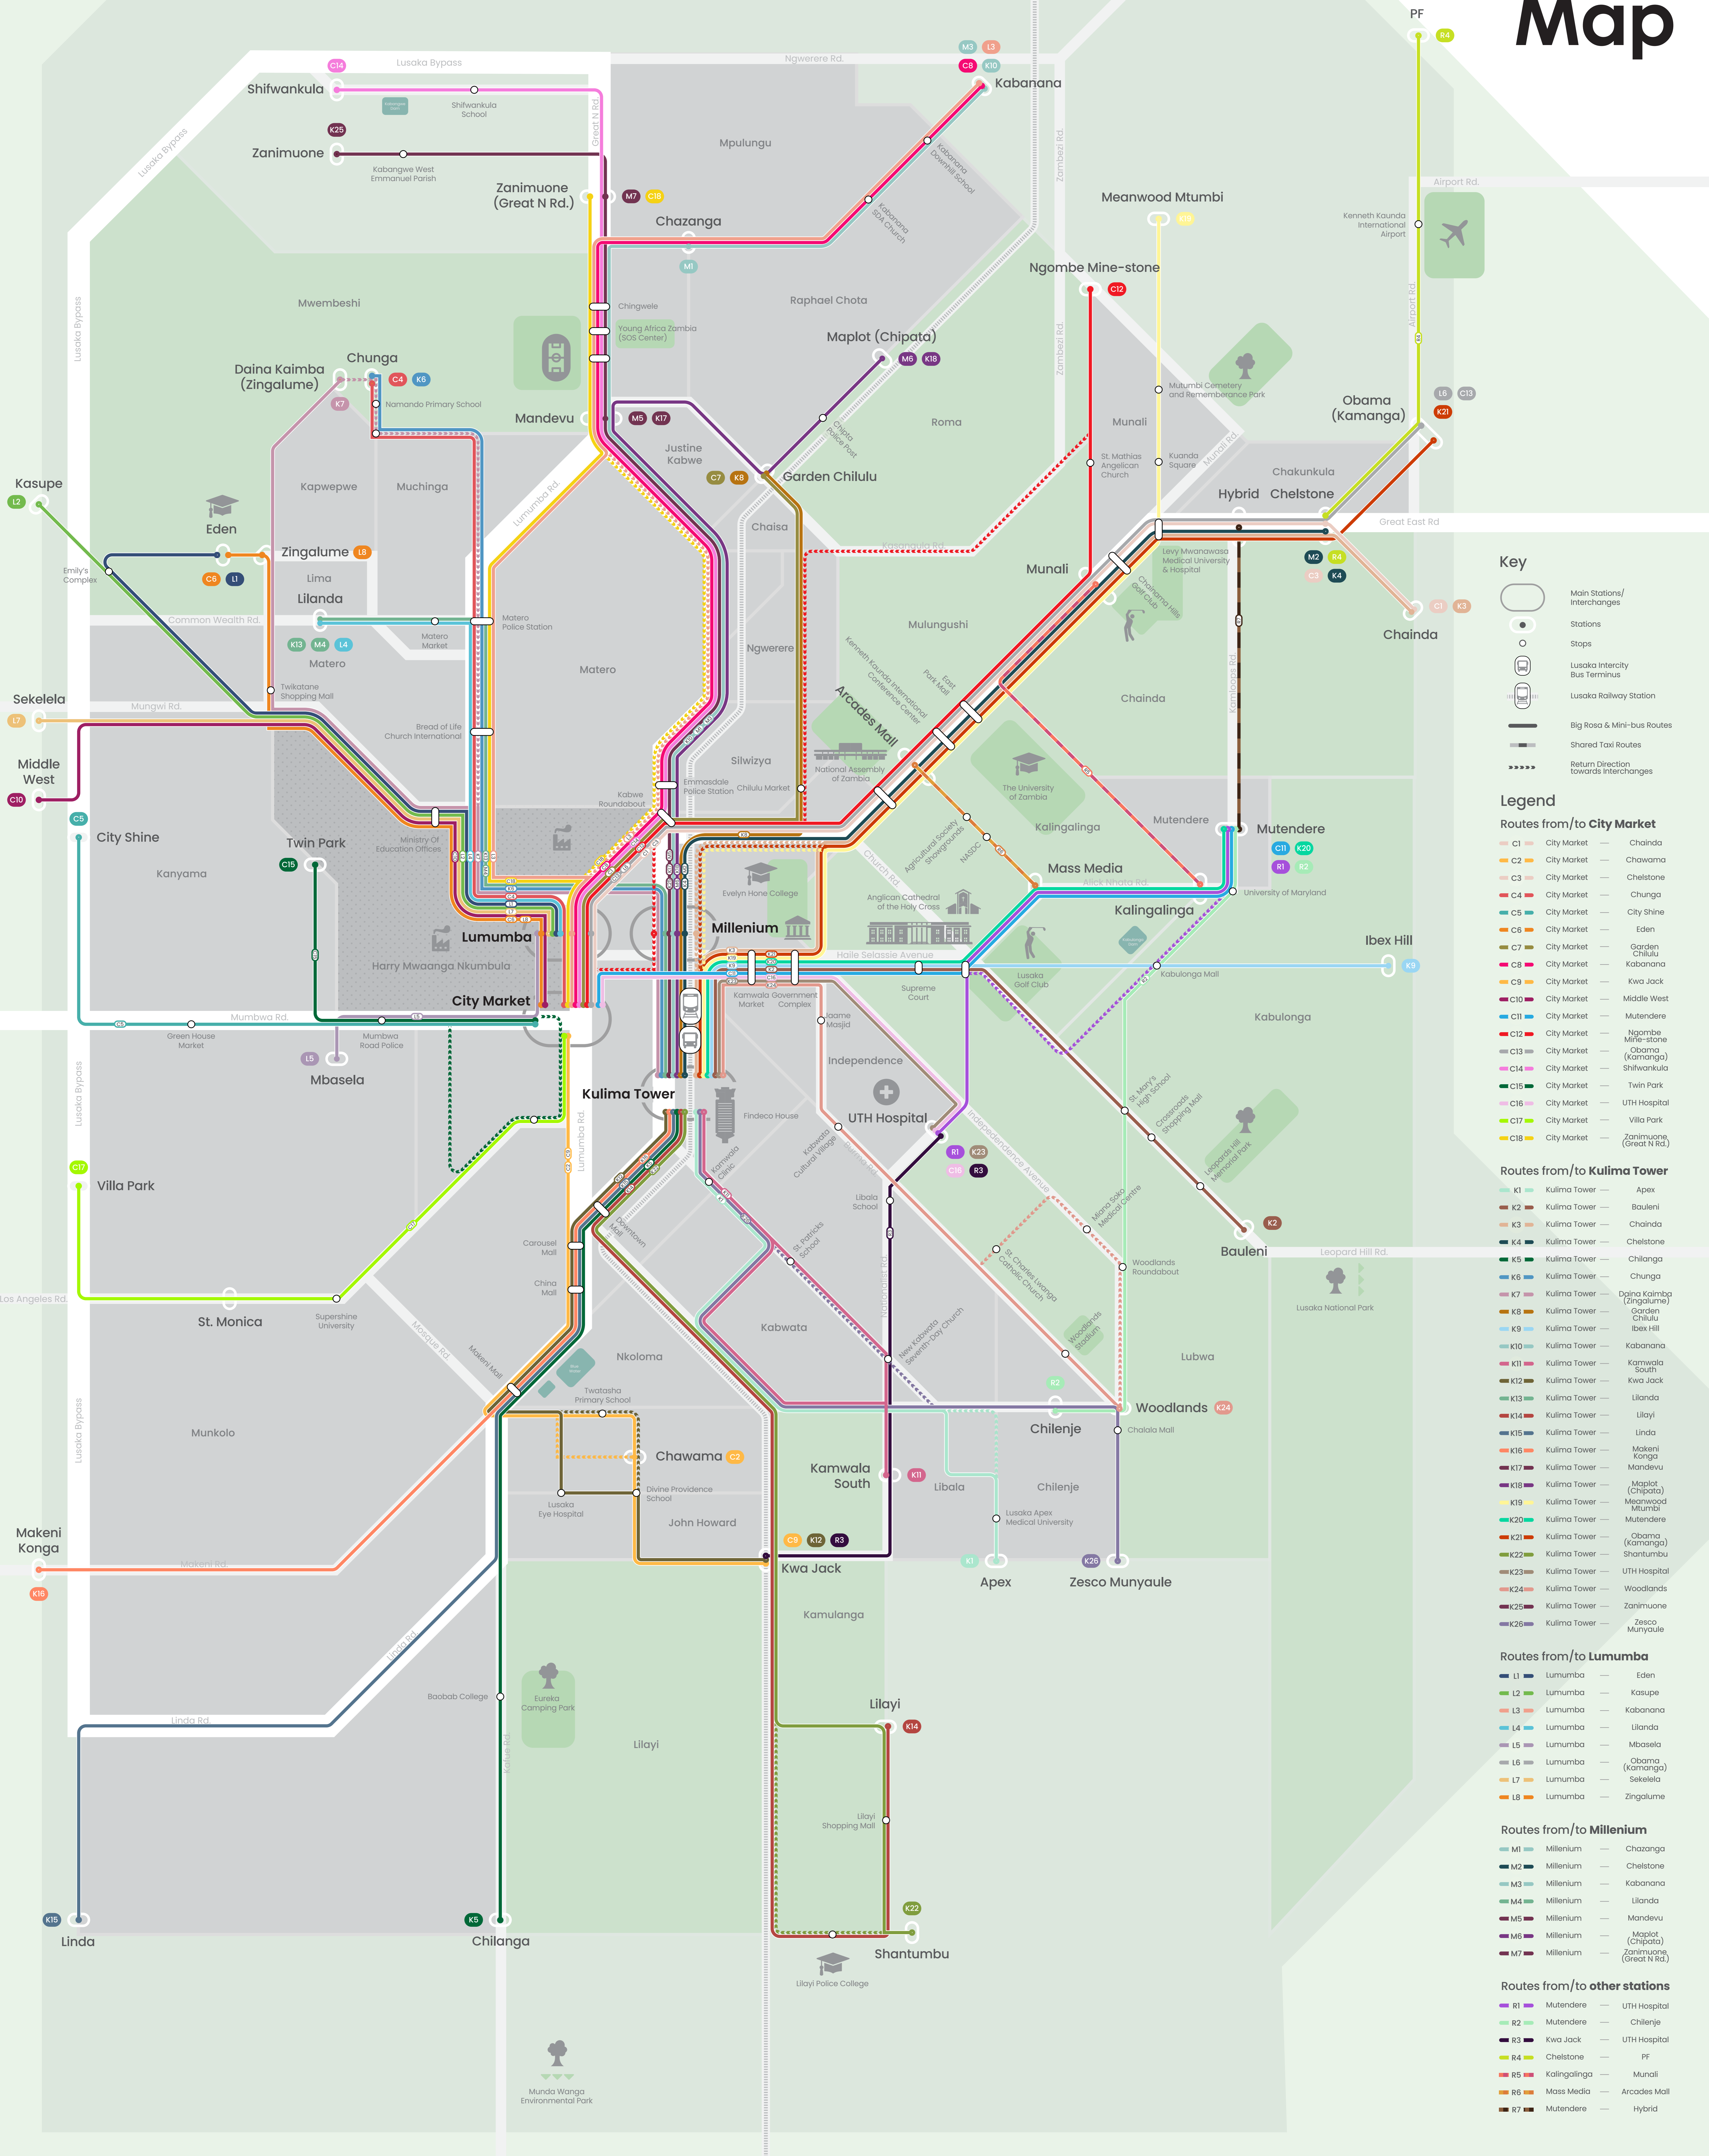

Lusaka Transit Map

Key

- Main Stations/ Interchanges
- Stations
- Stops
- Lusaka Intercity Bus Terminus
- Lusaka Railway Station
- Big Rosa & Mini-bus Routes
- Shared Taxi Routes
- Return Direction towards Interchanges

Legend

Routes from/to City Market

- C1 City Market — Chainta
- C2 City Market — Chawama
- C3 City Market — Chelstone
- C4 City Market — Chunga
- C5 City Market — City Shine
- C6 City Market — Eden
- C7 City Market — Garden Chilulu
- C8 City Market — Kabanana
- C9 City Market — Kwa Jack
- C10 City Market — Middle West
- C11 City Market — Mutendere
- C12 City Market — Ngombe Mine-stone
- C13 City Market — Obama (Kamanga)
- C14 City Market — Shifwankula
- C15 City Market — Twin Park
- C16 City Market — UTH Hospital
- C17 City Market — Villa Park
- C18 City Market — Zanimuone (Great N Rd.)

Routes from/to Lumumba

- L1 Lumumba — Eden
- L2 Lumumba — Kasupe
- L3 Lumumba — Kabanana
- L4 Lumumba — Lilanda
- L5 Lumumba — Mbasela
- L6 Lumumba — Obama (Kamanga)
- L7 Lumumba — Sekelela
- L8 Lumumba — Zingalume

Routes from/to Millenium

- M1 Millenium — Chazanga
- M2 Millenium — Chelstone
- M3 Millenium — Kabanana
- M4 Millenium — Lilanda
- M5 Millenium — Mandevu
- M6 Millenium — Maplot (Chipata)
- M7 Millenium — Zanimuone (Great N Rd.)